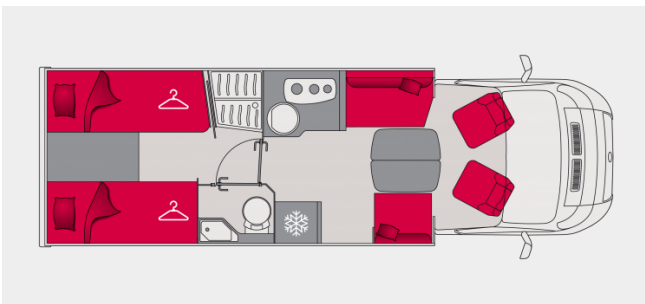

Low-profile P740FGJ

Measuring 7.45 m, this new addition to the Pacific range is a comfortable low-profile for two people with twin beds and face-to-face lounge. Each area is pleasant and separate. Its stylish details and quality fittings make this a perfect travel companion for short getaways or longer trips. With a 4 legal seats and optional berths in the lounge, it can carry up to 4 passengers.

From **£54 250**

Low-profile P740FGJ

Length
7.45 m

Width
2.3 m

Seated places
4

Sleeping places
2+2 optional

Eating places
5

Side compartement volume
2950 l

CHASSIS	
Chassis	Fiat CCS
Tyre dimensions (in basic models)	225/75 R16 CP
CAPACITY	
Diesel tank capacity (litres) - standard	75
Diesel tank capacity (litres) - option	90
Maximum fresh water tank capacity (litres) $\pm 3\%$	130
Maximum fresh water capacity when driving (litres) ($\pm 3\%$)	20
Waste water tank capacity (litres) $\pm 3\%$	95
DIMENSIONS ($\pm 3\%$)	
Overall width with wing mirrors open (cm)	276
Wheelbase (cm)	403.5
Awning (m)	4.5
EXTERIOR STORAGE ($\pm 3\%$)	
Width x height of storage hold (cm)	110
Right-side access W x H (cm)	84x100
Left-side access W x H (cm)	84x100
Max./min. internal garage height (cm) - for adjustable storage area height option [A]	75
Right-side access (cm) - W x H - for adjustable storage area height option [A]	84x65
Min./max. storage capacity (litres) - for adjustable storage area height option [A]	1990
INTERIOR ($\pm 3\%$)	
Shower height (cm)	195
Max. size of TV in lounge (inches)	22
Permanent rear bed (cm)	80x200 / 80x194
Drop-down bed (cm)	-
Lengthwise electric drop-down bed with drawer (cm)	-
Optional extra berth in lounge (cm)	100x200
NUMBER OF SEATS	