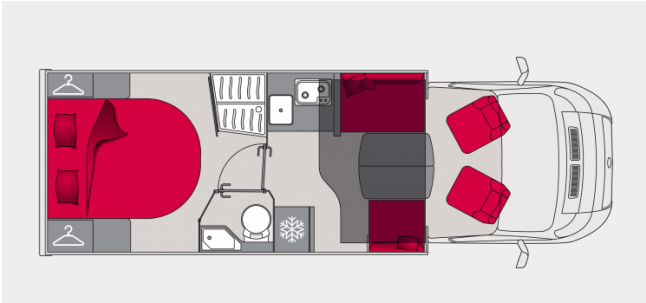

**Roof-bed low profile
P726FC**

The low profile P726FC boasts all the features of a bigger model despite only measuring 7.20 m. It includes a face-to-face lounge, generous kitchen space, separate bathroom, large island bed and drop-down bed. There has been no compromise on size or comfort, with space for the entire family.

From **£57 900**

Roof-bed low profile P726FC

Length
7.2 m

Width
2.3 m

Seated places
4

Sleeping places
4+1 optional

Eating places
5

**Side compartement
volume**
1830 l

CHASSIS	
Chassis	Fiat CCS
Tyre dimensions (in basic models)	225/75 R16 CP
CAPACITY	
Diesel tank capacity (litres) - standard	75
Diesel tank capacity (litres) - option	90
Maximum fresh water tank capacity (litres) $\pm 3\%$	130
Maximum fresh water capacity when driving (litres) ($\pm 3\%$)	20
Waste water tank capacity (litres) $\pm 3\%$	95
DIMENSIONS ($\pm 3\%$)	
Overall width with wing mirrors open (cm)	276
Wheelbase (cm)	403.5
Awning (m)	4
EXTERIOR STORAGE ($\pm 3\%$)	
Width x height of storage hold (cm)	82
Right-side access W x H (cm)	66x85
Left-side access W x H (cm)	66x85
Max./min. internal garage height (cm) - for adjustable storage area height option [A]	86/111
Right-side access (cm) - W x H - for adjustable storage area height option [A]	66x110
Min./max. storage capacity (litres) - for adjustable storage area height option [A]	1940/2350
INTERIOR ($\pm 3\%$)	
Shower height (cm)	195
Max. size of TV in lounge (inches)	22
Permanent rear bed (cm)	150x190
Drop-down bed (cm)	125x200
Lengthwise electric drop-down bed with drawer (cm)	125x200
Optional extra berth in lounge (cm)	100x200
NUMBER OF SEATS	