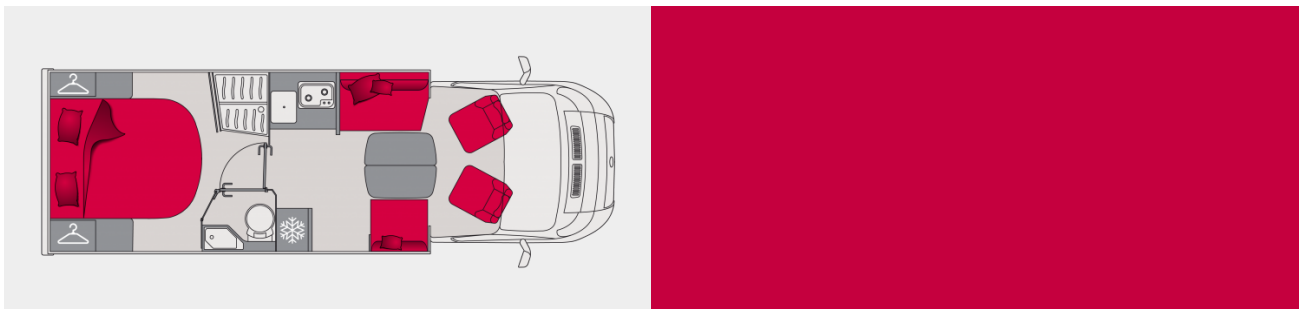

## Low-profile P720FC

The P720FC low-profile may be compact but it offers all the benefits of a larger motorhome. Packed into just 7.20 m are a face-to-face lounge, a spacious kitchen area, a separate bathroom and a large island bed. There's no need to choose between size and comfort.