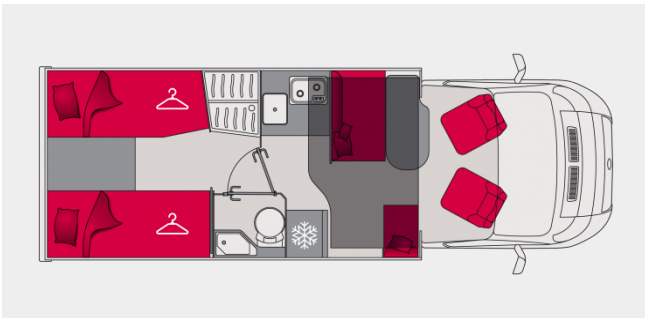

## Roof-bed low profile P696GJ

Stylish and compact (6.99 m), the P696GJ is a perfect compromise. Each space is optimised to combine comfort and practicality. In keeping with its reputation, this low-profile has an entirely distinct bedroom and living area and offers ease of movement between the two.

# Roof-bed low profile P6g6GJ

**Length**  
6.99 m

**Width**  
2.3 m

**Seated places**  
4

**Sleeping places**  
4

**Eating places**  
5

**Side compartement  
volume**  
2850 l

CHASSIS	
Chassis	Fiat CCS
Tyre dimensions (in basic models)	225/75 R16 CP
CAPACITY	
Diesel tank capacity (litres) - standard	75
Diesel tank capacity (litres) - option	90
Maximum fresh water tank capacity (litres) $\pm 3\%$	130
Maximum fresh water capacity when driving (litres) ( $\pm 3\%$ )	20
Waste water tank capacity (litres) $\pm 3\%$	95
DIMENSIONS ( $\pm 3\%$ )	
Overall width with wing mirrors open (cm)	276
Wheelbase (cm)	380
Awning (m)	4
EXTERIOR STORAGE ( $\pm 3\%$ )	
Width x height of storage hold (cm)	110
Right-side access W x H (cm)	66x95
Left-side access W x H (cm)	66x95
Max./min. internal garage height (cm) - for adjustable storage area height option [A]	75
Right-side access (cm) - W x H - for adjustable storage area height option [A]	66x65
Min./max. storage capacity (litres) - for adjustable storage area height option [A]	1890
INTERIOR ( $\pm 3\%$ )	
Shower height (cm)	195
Max. size of TV in lounge (inches)	22
Permanent rear bed (cm)	80x195 / 80x186
Drop-down bed (cm)	125x200
Lengthwise electric drop-down bed with drawer (cm)	125x200
Optional extra berth in lounge (cm)	-
NUMBER OF SEATS	