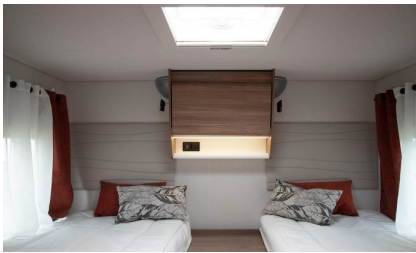

## Roof-bed low profile P696GJ

Stylish and compact (6.99 m), the P696GJ is a perfect compromise. Each space is optimised to combine comfort and practicality. In keeping with its reputation, this low-profile has an entirely distinct bedroom and living area and offers ease of movement between the two.

# Roof-bed low profile P6g6GJ

**Length**  
6.99 m

**Width**  
2.3 m

**Seated places**  
4

**Sleeping places**  
4

**Eating places**  
5

**Side compartement  
volume**  
2850 l

CHASSIS	
Chassis	Fiat CCS
Tyre dimensions (in basic models)	225/75 R16 CP
CAPACITY	
Diesel tank capacity (litres) - standard	75
Diesel tank capacity (litres) - option	90
Maximum fresh water tank capacity (litres) $\pm 3\%$	130
Maximum fresh water capacity when driving (litres) ( $\pm 3\%$ )	20
Waste water tank capacity (litres) $\pm 3\%$	95
DIMENSIONS ( $\pm 3\%$ )	
Overall width with wing mirrors open (cm)	276
Wheelbase (cm)	380
Awning (m)	4
EXTERIOR STORAGE ( $\pm 3\%$ )	
Width x height of storage hold (cm)	110
Right-side access W x H (cm)	66x95
Left-side access W x H (cm)	66x95
Max./min. internal garage height (cm) - for adjustable storage area height option [A]	75
Right-side access (cm) - W x H - for adjustable storage area height option [A]	66x65
Min./max. storage capacity (litres) - for adjustable storage area height option [A]	1890
INTERIOR ( $\pm 3\%$ )	
Shower height (cm)	195
Max. size of TV in lounge (inches)	22
Permanent rear bed (cm)	80x195 / 80x186
Drop-down bed (cm)	125x200
Lengthwise electric drop-down bed with drawer (cm)	125x200
Optional extra berth in lounge (cm)	-
NUMBER OF SEATS	