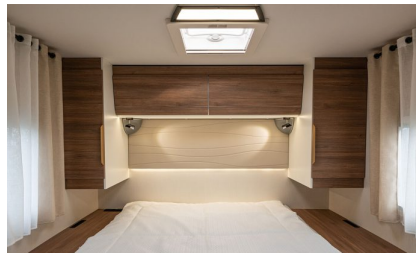

## Low-profile P650C

An ultra-compact vehicle with an island bed? We've done it! With all the comfort you're looking for packed into a length of under 6.5 m, the P650C will rise to any challenge! Travel as a twosome in this manoeuvrable low-profile and feel at home wherever you are.