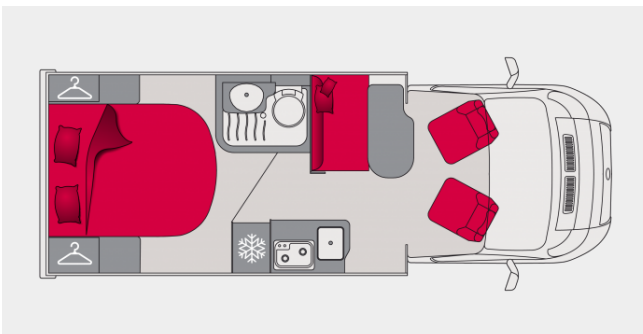

## Low-profile P650C

An ultra-compact vehicle with an island bed? We've done it! With all the comfort you're looking for packed into a length of under 6.5 m, the P650C will rise to any challenge! Travel as a twosome in this manoeuvrable low-profile and feel at home wherever you are.

# Low-profile P650C

**Length**  
6.49 m

**Width**  
2.3 m

**Seated places**  
4

**Sleeping places**  
2+1 optional

**Eating places**  
4

**Side compartement volume**  
1720 l

CHASSIS	
Chassis	Fiat CCS
Tyre dimensions (in basic models)	225/75 R16 CP
CAPACITY	
Diesel tank capacity (litres) - standard	75
Diesel tank capacity (litres) - option	90
Maximum fresh water tank capacity (litres) ± 3%	130
Maximum fresh water capacity when driving (litres) (±3%)	20
Waste water tank capacity (litres) ±3%	95
DIMENSIONS (±3%)	
Overall width with wing mirrors open (cm)	276
Wheelbase (cm)	345
Awning (m)	3.5
EXTERIOR STORAGE (±3%)	
Width x height of storage hold (cm)	82
Right-side access W x H (cm)	66x85
Left-side access W x H (cm)	66x85
Max./min. internal garage height (cm) - for adjustable storage area height option [A]	86/111
Right-side access (cm) - W x H - for adjustable storage area height option [A]	66x110
Min./max. storage capacity (litres) - for adjustable storage area height option [A]	1850/2260
INTERIOR (±3%)	
Shower height (cm)	196
Max. size of TV in lounge (inches)	22
Permanent rear bed (cm)	150x190
Drop-down bed (cm)	-
Lengthwise electric drop-down bed with drawer (cm)	-
Optional extra berth in lounge (cm)	90x200
NUMBER OF SEATS	
Optional Eating seats	1