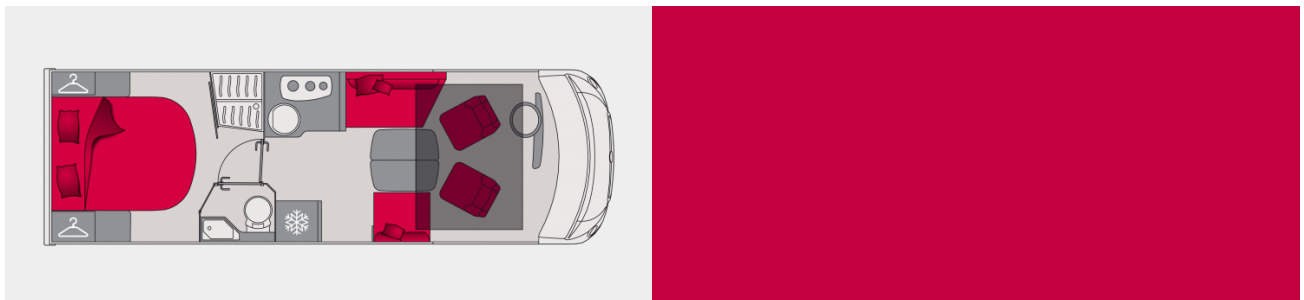

A-class DSF G740FC

The G740FC is a recent addition to the Galaxy range, which offers an a very liveable layout and ease of movement throughout. Its large island bed (150 cm), bathroom with double partition and face-to-face lounge for 5 people make this A-Class a safe bet.

A-class DSF G740FC

Length
7.49 m

Width
2.3 m

Seated places
4 in Style
4 in Class

Sleeping places
4+2 optional

Eating places
5

Side compartment volume
2020 l

Payload
540 kg