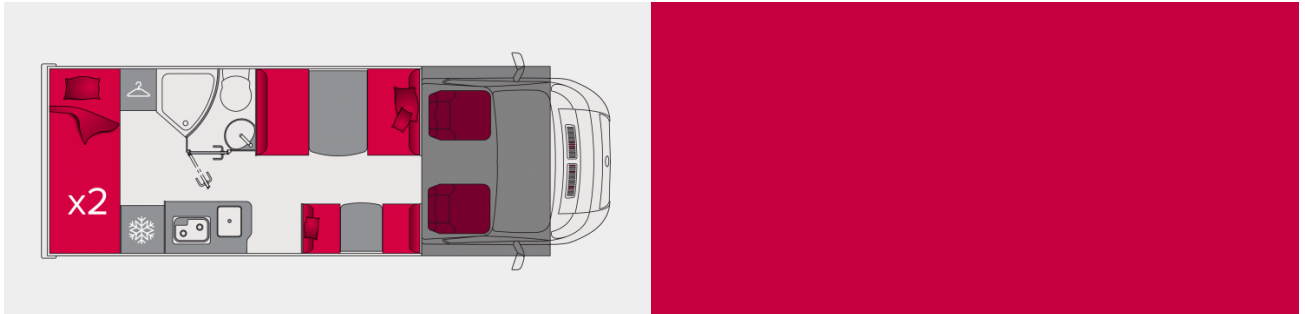

Overcab C690S

The C690S is an overcab that makes an unbeatable family motorhome. Despite coming in at under 7 m in length, it can accommodate a family of six, whilst maintaining a comfortable payload of 590 kg. You'll be able to take your whole crew on the road and still enjoy your creature comforts.

20

Waste water maximum in liters +/- 3%

95

DIMENSIONS

Overall width (in cm) with external mirrors opened (in cm)

276

Wheelbase (in cm)

230